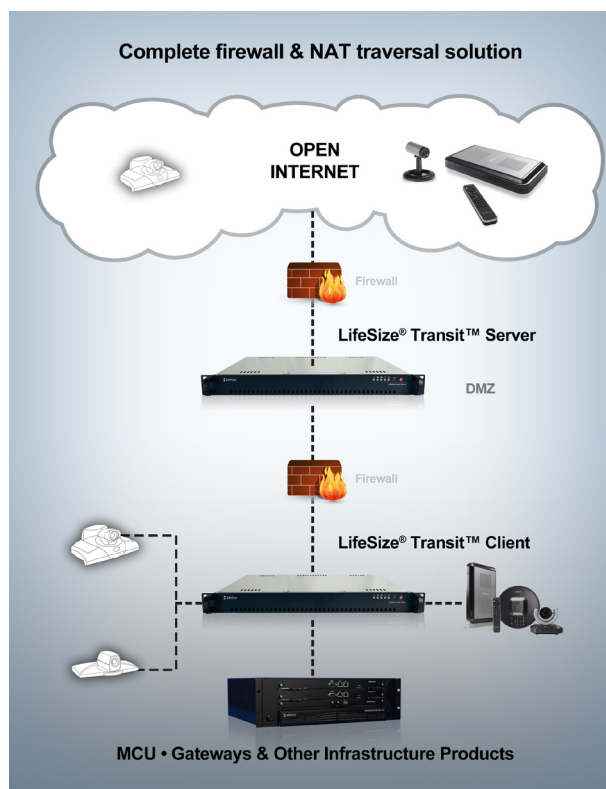

Support for 500 registered endpoints (shared with
embedded Gatekeeper)
SIP based URI addressing with DNS resolution
Naming can be Numeric; Alpha-Numeric or Alpha
names
Registrar can support any private IP address within the
company domain or any public IP address desired by
administrator

Embedded Gatekeeper for H.460 Services

Support for 500 registered endpoints (shared with SIP
Registrar)
Gatekeeper can support H.460 devices within the
company domain or a public H.460 device desired by
administrator
Gatekeeper supports neighboring to enable additional
dialing plans

Network Interfaces

10/100/1000 Ethernet Adaptor
RS-232 Console Interface

Power

AC Voltage 100 – 240V, 50-60 Hz, 4-2 Amp Max

System Design

Physical Dimensions
Height: 43 mm / 1.7 in
Width: 426 mm / 16.8 in
Depth: 356 mm / 14 in
Weight: 5.3 Kg / 11.7 lbs

Environmental Data

Operating temperature:
10°C (50°F) to 35°C (95°F)
Operating humidity:
8% to 90%, non-condensing
Storage temperature:
-40°C (-40°F) to 70°C (158°F)
Storage humidity: 5% to 95%

For additional information: www.lifesize.com/support

Information contained in this document is preliminary and
subject to change without notice. LifeSize is a registered
trademark or trademark of LifeSize Communications in the U.S.
and other countries. All other trademarks are property of their
respective owners. All rights reserved. Copyright 2010.

LifeSize Communications: Phone: +1 512 347 9300
1601 S. MoPac Expressway Fax: +1 512 347 9301
Building 2, Suite 100 Email: info@lifesize.com
Austin, Texas 78746 USA www.lifesize.com

EMEA: LifeSize Communications
Toll-Free Europe
008000 999 09 799

APAC: LifeSize Communications
Hong Kong
Phone: +852 3189 7061