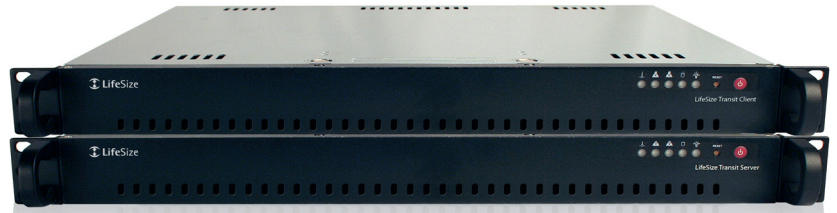

LifeSize Transit delivers complete Full High Definition (1080p) H.460 and SIP firewall/NAT traversal

Secure Firewall / NAT Traversal

LifeSize[®] Transit[™] is a complete firewall and NAT traversal solution that enables people to make video calls within and across enterprises by securely traversing firewalls. With standards-based H.460 and SIP tunneling, the result is secure, simple to use video communications.

With LifeSize Transit, experience better communications without compromising on security. LifeSize offers an enterprise-class firewall / NAT traversal solution that will be seamless to end users and simple to set up and manage. LifeSize Transit creates a secure path through a firewall without compromising IP security.

LifeSize Transit includes standards-based H.460 firewall/NAT traversal and also includes a SIP-based plug and play appliance that bridges any firewall or NAT boundary including strict corporate firewalls. The LifeSize Transit solution is composed of the Server and Client appliances.

LifeSize[®] Transit[™] Server

The LifeSize Transit Server provides signaling, media, registrar and gatekeeper services in a single appliance, handling up to 500 device registrations.

LifeSize[®] Transit[™] Client