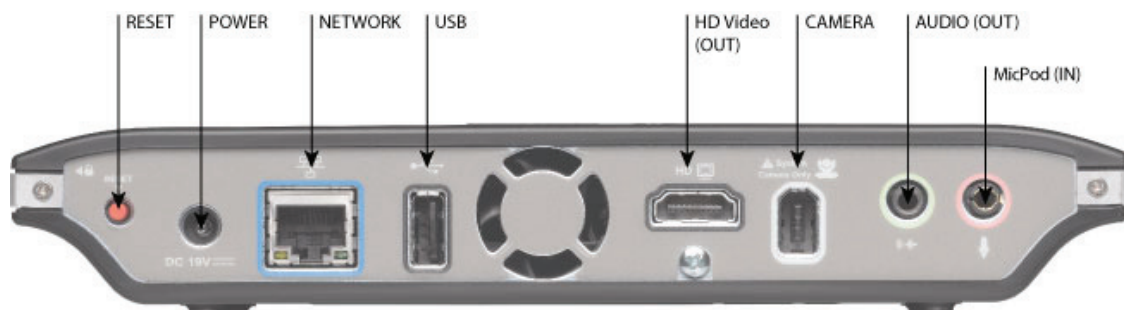

Directory and Address Book

Up to 1000 local directory entries
Save, Lock, Remove Redial List features
Missed call notification
Auto-Discovery directory lookup (patent pending)
LDAP support / H.350 compliant
Skype™ Contacts support

System Management

SNMP
Backup and Restore capability

Power

AC Voltage 100-240V, 50-60 Hz, 1.0A via external power supply

Environmental Data

Operating temperature: 0 C (32 F) to 40 C (104 F)
Operating Humidity: 15% to 85%, non-condensing
Storage temperature: -20 C (-4 F) to 60 C (140 F)
Storage humidity: 10% to 90%, non-condensing

Codec Dimensions

Width: 206mm (8.1")
Depth: 121mm (4.7")
Height: 33mm (1.3")
Weight: 0.45Kg (1.0 lbs)

Regulatory Model Number
LifeSize Passport = LFZ-014

Regulatory Certifications
FCC Class A: LifeSize Passport - LifeSize Camera
FCC Class B: LifeSize Passport - LifeSize Focus

For additional information: www.lifesize.com/support

Information contained in this document is subject to change without notice. LifeSize® is the registered trademark or trademark of LifeSize Communications Inc. All other trademarks are the property of their respective owners. For patents covering LifeSize® products refer to <http://www.lifesize.com/support/legal>.
© Copyright 2009. All rights reserved. October 2009.

Corporate Headquarters: 901 S. Mopac Expressway Building 3, Suite 300 Austin, Texas 78746 USA
Phone: +1 512 347 9300
Fax: +1 512 347 9301
Email: info@lifesize.com
www.lifesize.com

EMEA: LifeSize Communications
Toll-Free Europe 008000 999 09 799

APAC: LifeSize Communications
Hong Kong
Phone: +852 3189 7688